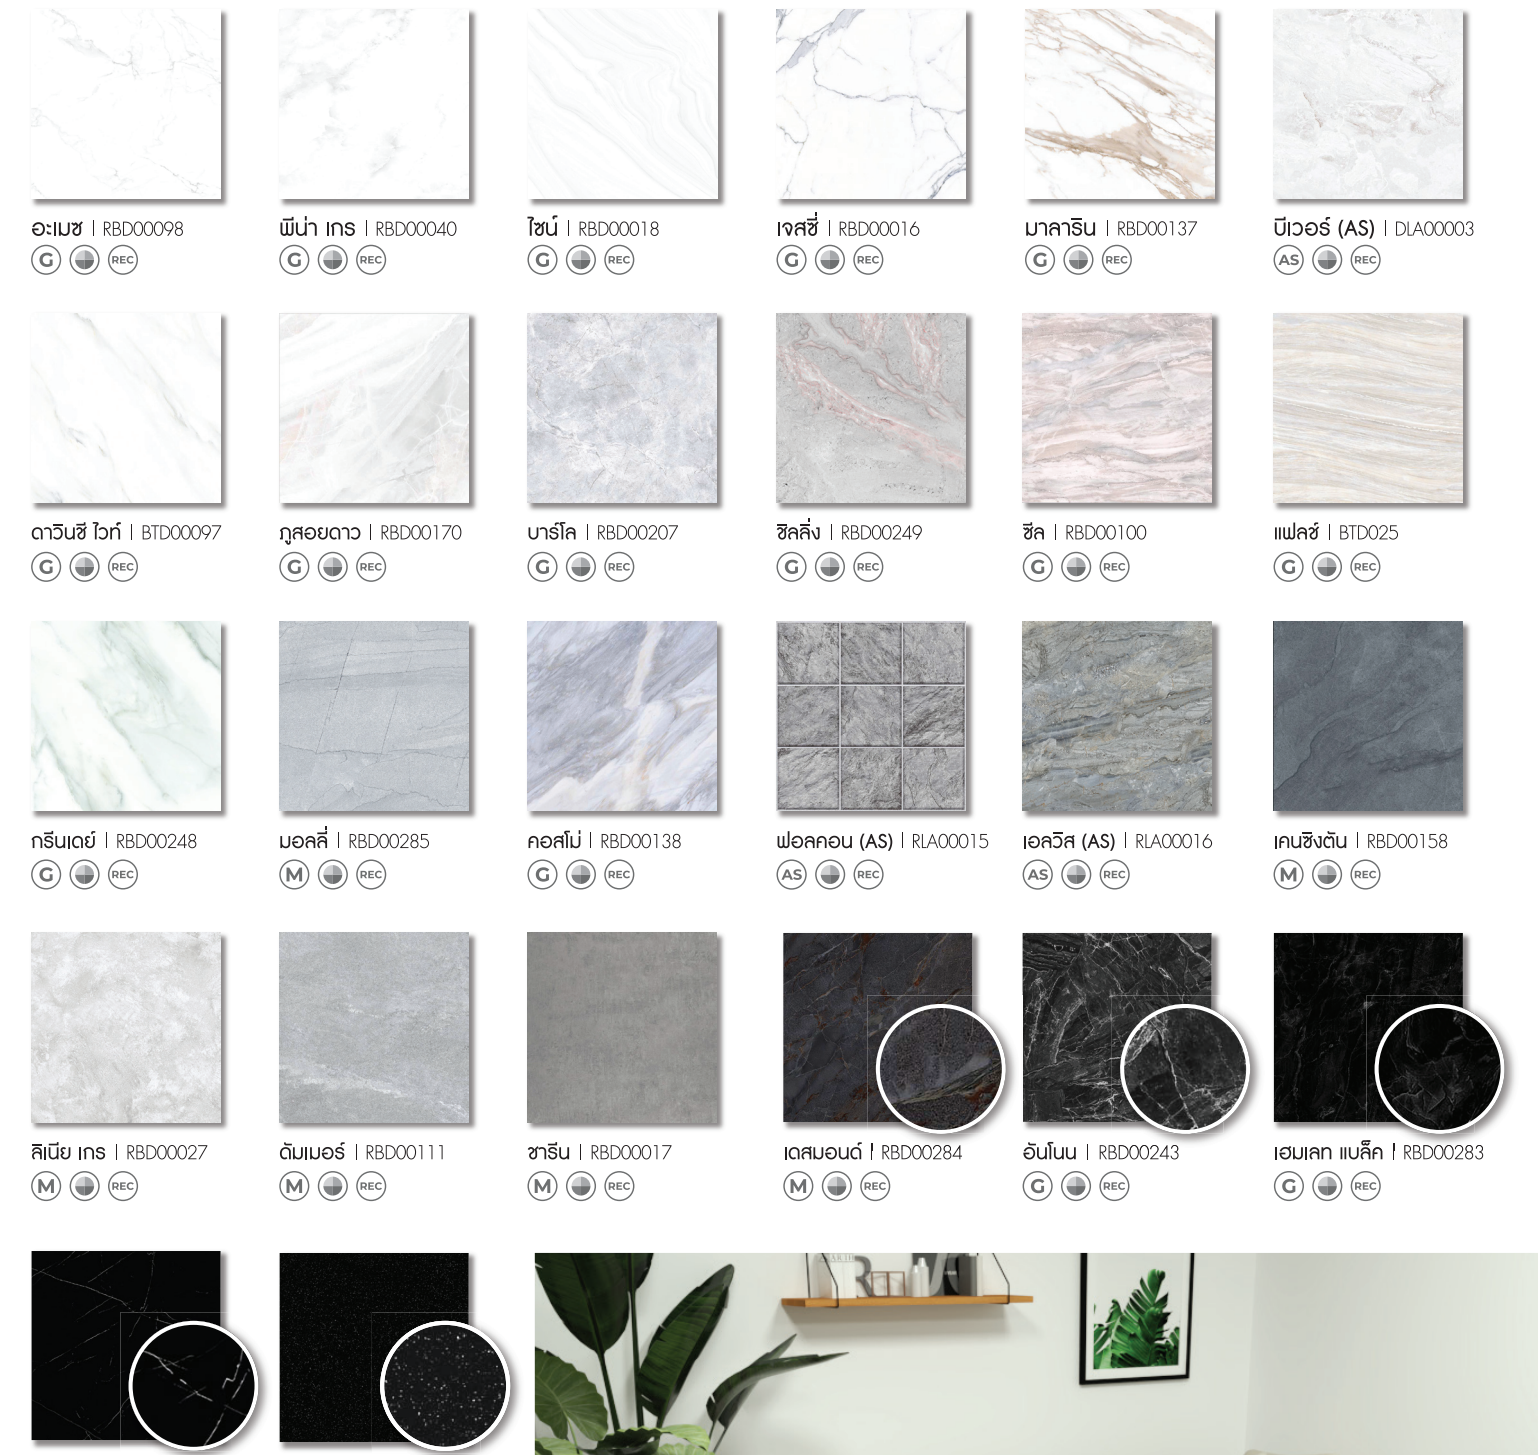

WALL TILE | 25X40 CM

WALL TILE | 30X50 CM

WALL TILE | 30X50 CM

Dynasty Tiletop | Dynastyceramic | dynastytiletop | dcctube | dccto.com

FLOOR TILE | 60X120 CM

FLOOR TILE | 60X60 CM

FLOOR TILE | 40X40 CM

FLOOR TILE | 30X60 CM