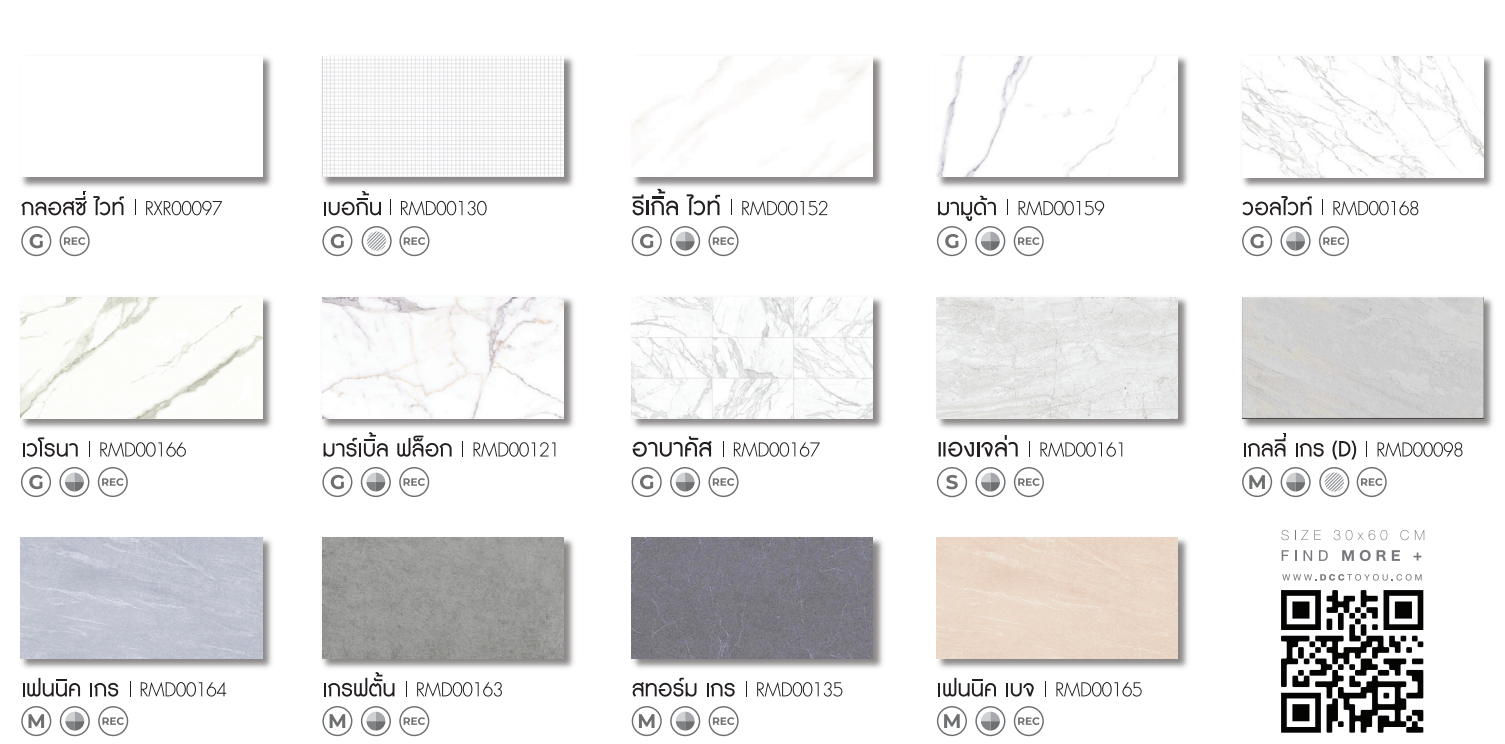

WALL TILE | 25X40 CM

WALL TILE | 30X50 CM

WALL TILE | 30X50 CM

Dynasty Tiletop | Dynastyceramic | dynastytiletop | dcctube | dccto.com

FLOOR TILE | 60X120 CM

FLOOR TILE | 60X60 CM

FLOOR TILE | 40X40 CM

FLOOR TILE | 30X60 CM