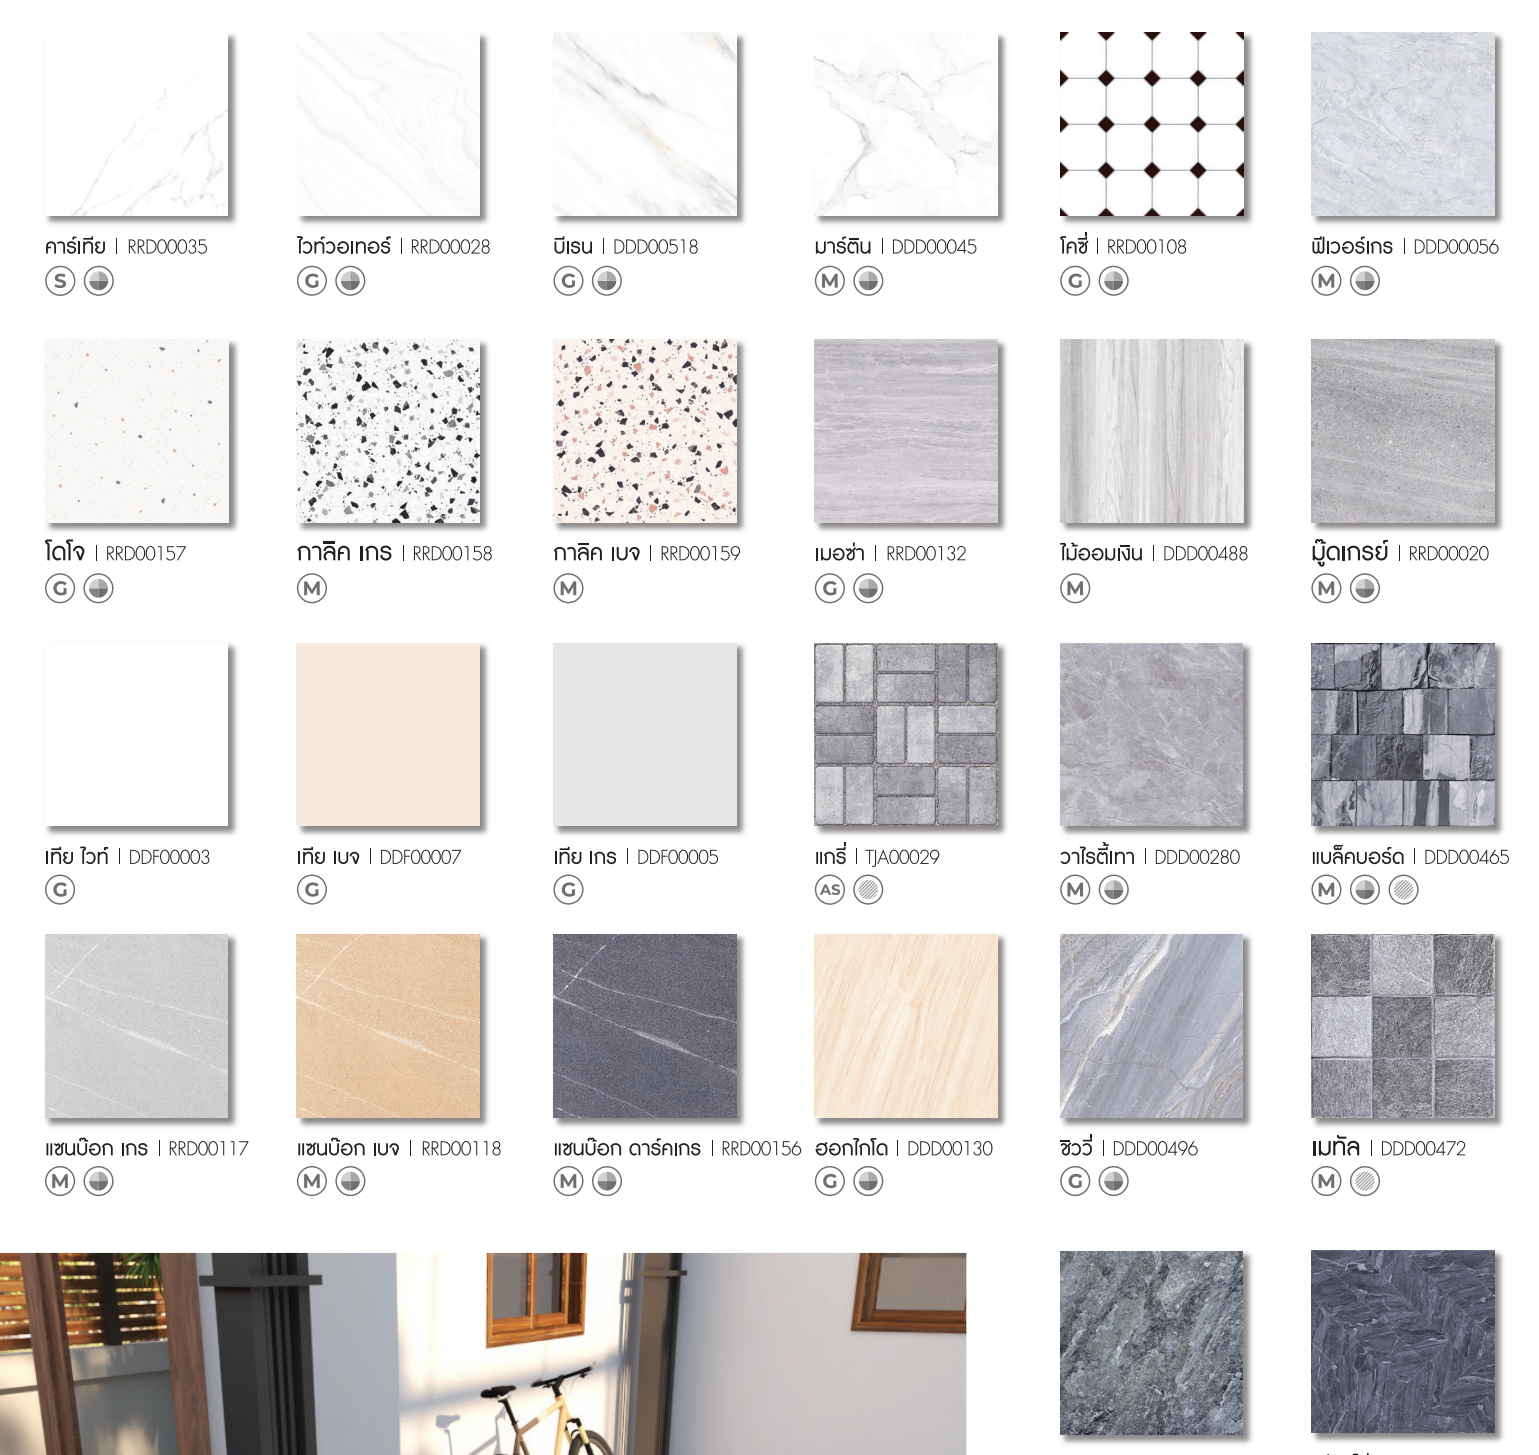

WALL TILE | 25X40 CM

WALL TILE | 30X50 CM

WALL TILE | 30X50 CM

Dynasty Tiletop | Dynastyceramic | dynastytiletop | dcctube | dccto.com

FLOOR TILE | 60X120 CM

FLOOR TILE | 60X60 CM

FLOOR TILE | 40X40 CM

FLOOR TILE | 30X60 CM